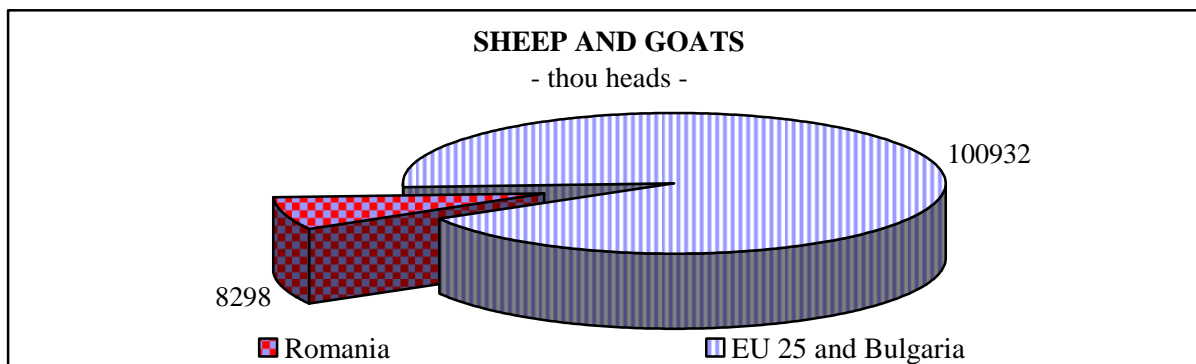

Number of sheep and goats in our country at the same date had a weight of 7.6% of total sheep and goats held by Member States, Romania and Bulgaria. Our country held the sixth place after countries recognized for their tradition in sheep and goats breeding: Spain (25349 thou heads), United Kingdom (23826 thou heads), Greece (13670 thou heads), France (10012 thou heads), Italy (8899 thou heads).

¹⁾ Data source for Member States of European Union (EU-25) and Bulgaria: Eurostat