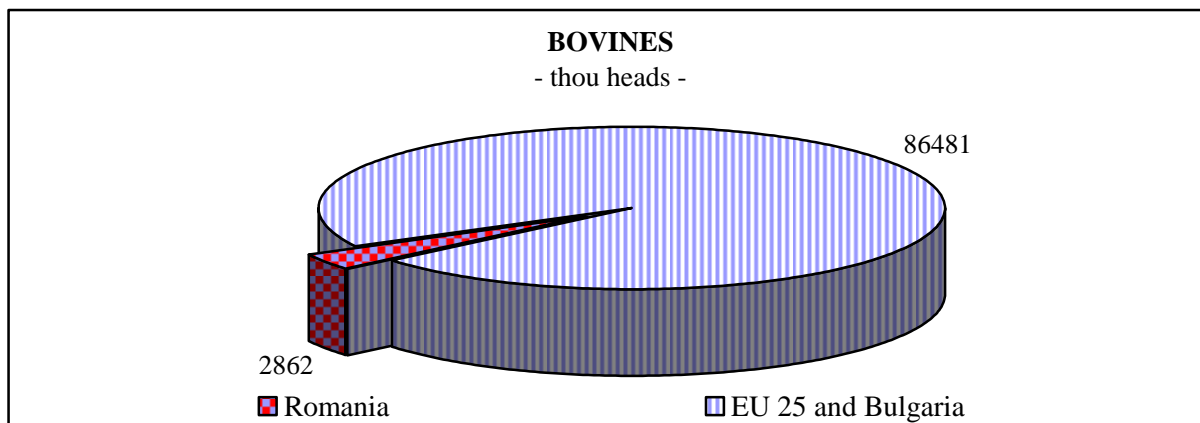

Livestock in Romania, Member States of European Union (EU-25) and Bulgaria at the end of 2005¹⁾

At the end of 2005, our country had a weight of 3.2% in total number of bovines held by Member States, Romania and Bulgaria. Romania held the ninth place after France (18930 thou heads), Germany (12919 thou heads), United Kingdom (10249 thou heads), Spain (6464 thou heads), Italy (6460 thou heads), Poland (5385 thou heads), Ireland (6192 thou heads), Netherlands (3746 thou heads).