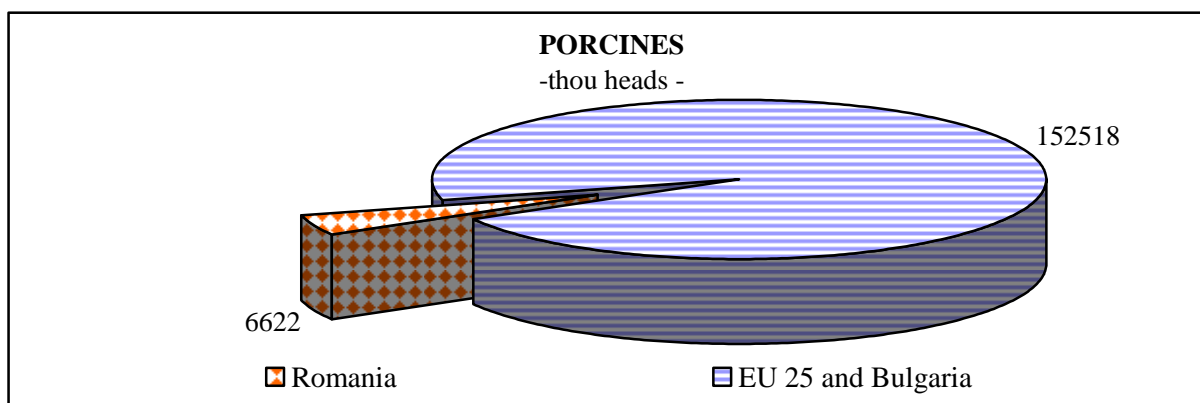

December 1, 2006 as compared to December 1, 2005

Total number of bovines on December 1, 2006 points out an increase of 2.5% and breeding livestock (milk cows, breeding buffalo cows and breeding sows) was kept almost.

Total number of porcines increases by 2,8% and breeding livestock (breeding sows) increased by 5.0%.

Total number of sheep and goats is increasing by 1.3% and breeding livestock (sheep, ewes and she goats) increased by 1.5%.

Total number of poultry registered a decrease by 1.8% and number of lying poultry increased by 1.1%.

Livestock in Romania, Member States of European Union (EU-25) and Bulgaria at the end of 2005¹⁾

At the end of 2005, our country had a weight of 3.2% in total number of bovines held by Member States, Romania and Bulgaria. Romania held the ninth place after France (18930 thou heads), Germany (12919 thou heads), United Kingdom (10249 thou heads), Spain (6464 thou heads), Italy (6460 thou heads), Poland (5385 thou heads), Ireland (6192 thou heads), Netherlands (3746 thou heads).